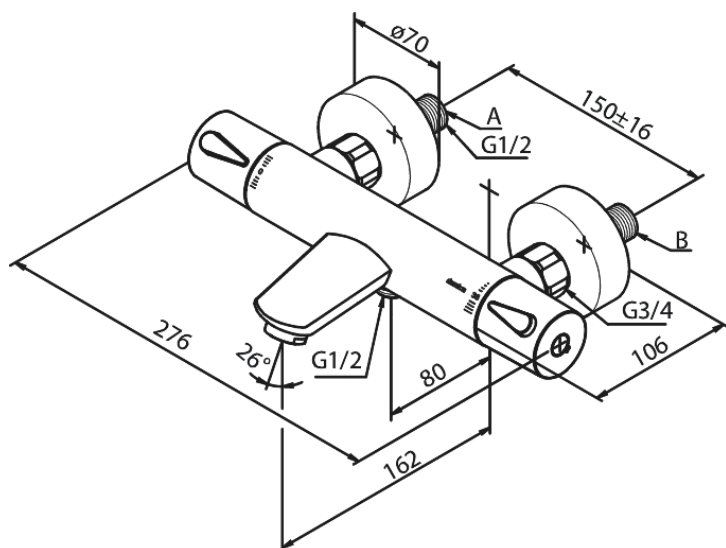

FM Mattsson Mora Group Denmark
Østbirkvej 2, DK-5240 Odense NØ

+45 88 33 00 34 damixa-international@fmm-mora.com

Mere information på <https://damixa.com>

damixa