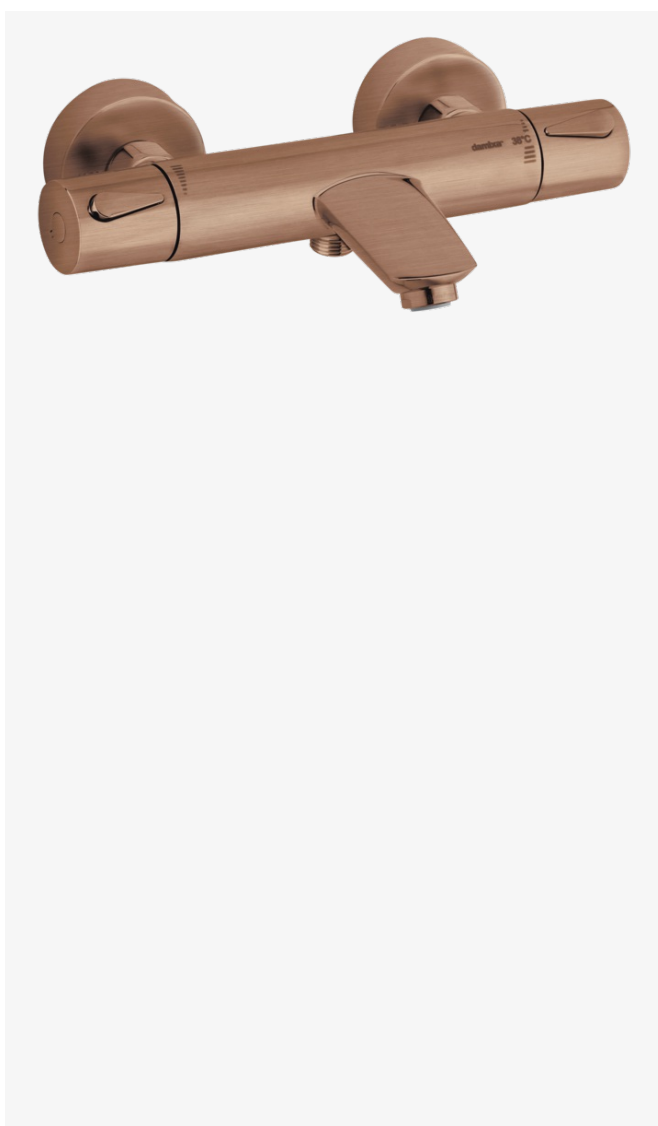

Silhouet

Thermostatic Bath/Shower Mixer

Article no.: 7450087
Finish: Brushed Copper PVD
Series: Silhouet

EAN no.: 5708516827955

Standard features:

Ceramic cartridge
Standard 150mm centres
With wall plates & eccentric unions
1/2" connection for hand shower hose